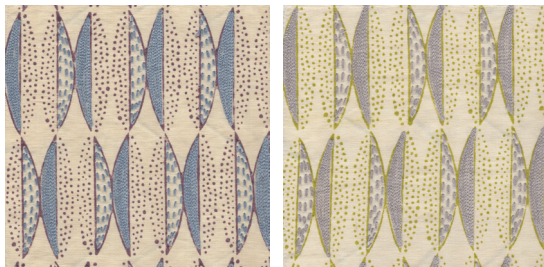

seemakrish

WORLI

SKU# 1105/E

Color: Kesar Orange

Content: 100% Cotton

Width: 55"

Repeat: 7" V, 2" H

Care: Dry Clean Only

Hand block printed and
embroidered in India.

Anjeer Lilac

Pathar Gray